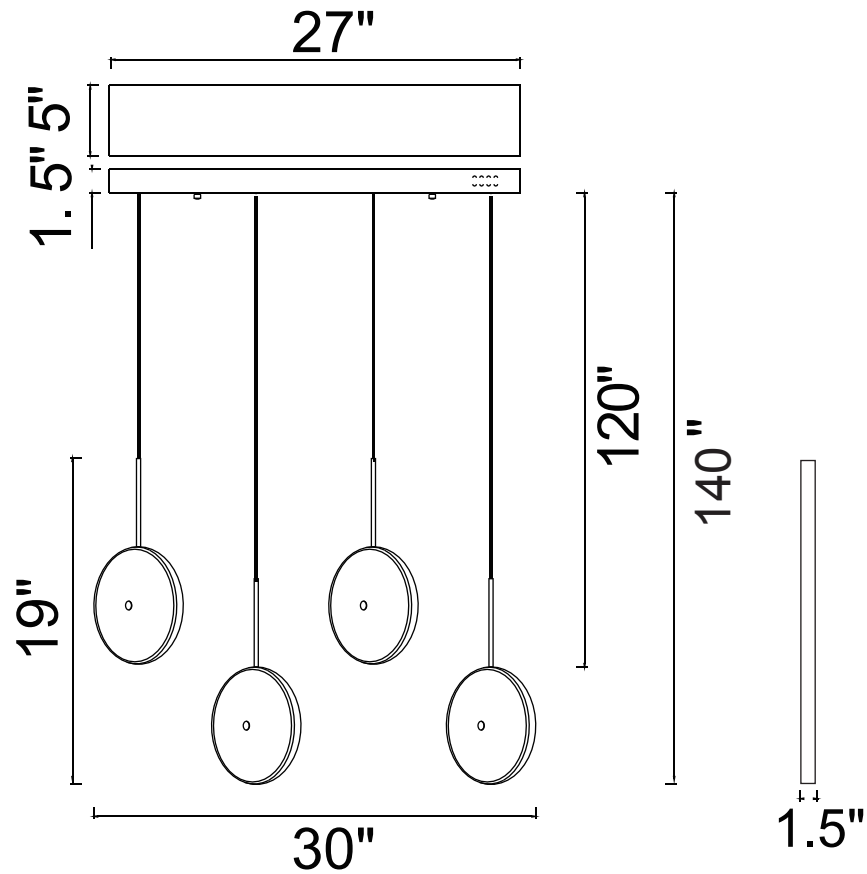

PROJECT: _____
 FIXTURE TYPE: _____
 LOCATION: _____
 CONTACT/PHONE: _____

Item	1204P30-4-625
Collection	OVNI
Finish	Brass
Acrylic	Acrylic
Crystal	-----
Input	120V AC,60HZ,AC

Shade	-----
Length/Dia.	30"
Width/Ext.	1.5"
Height	19"
Maximum	140"
Lumens	832

Light Source	LED
Bulb Info.	16W
Included	-----
Dimmable	Yes
Color	3000K
Weight	