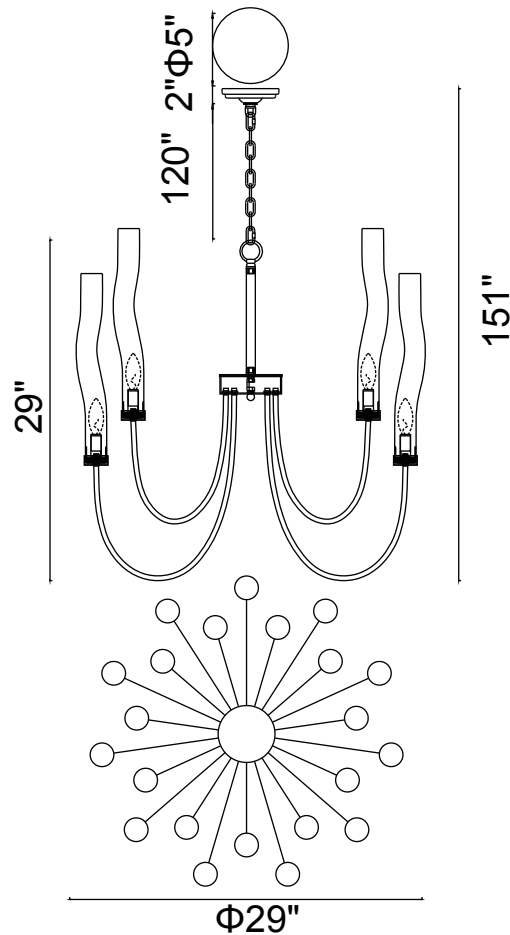

PROJECT: _____

FIXTURE TYPE: _____

LOCATION: _____

CONTACT/PHONE: _____

Item	1203P29-22-613
Collection	MÉDUSE
Finish	Polished Nickel
Glass	Champagne
Crystal	-----
Input	120V AC,60HZ,AC

Shade	-----
Length/Dia.	29"
Width/Ext.	29"
Height	29"
Maximum	151"
Lumens	-----

Light Source	E12
Bulb Info.	22×60W
Included	-----
Dimmable	Yes
Color	-----
Weight	