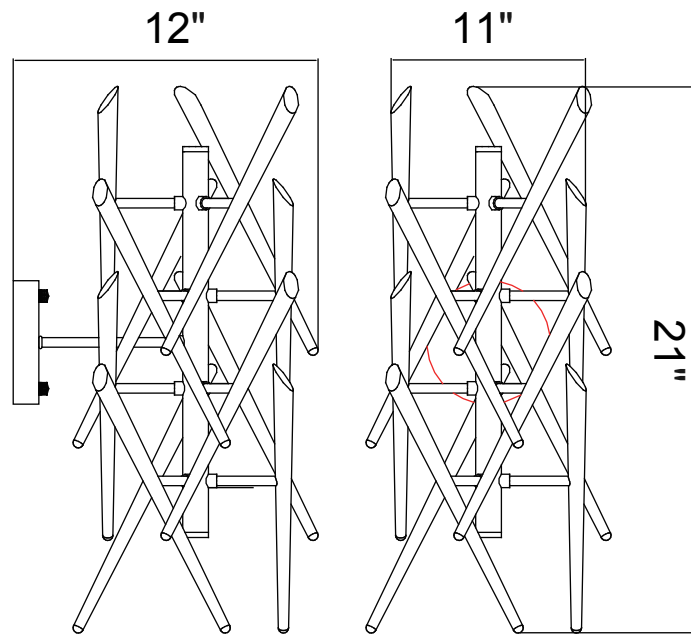

PROJECT: _____

FIXTURE TYPE: _____

LOCATION: _____

CONTACT/PHONE: _____

Item	1154W11-3-601
Collection	ICICLE
Finish	Chrome
Glass	Clear
Crystal	-----
Input	120V AC,60HZ,AC

Shade	-----
Length/Dia.	11"
Width/Ext.	12"
Height	21"
Maximum	-----
Lumens	-----

Light Source	G9
Bulb Info.	3×40W
Included	-----
Dimmable	No
Color	-----
Weight	