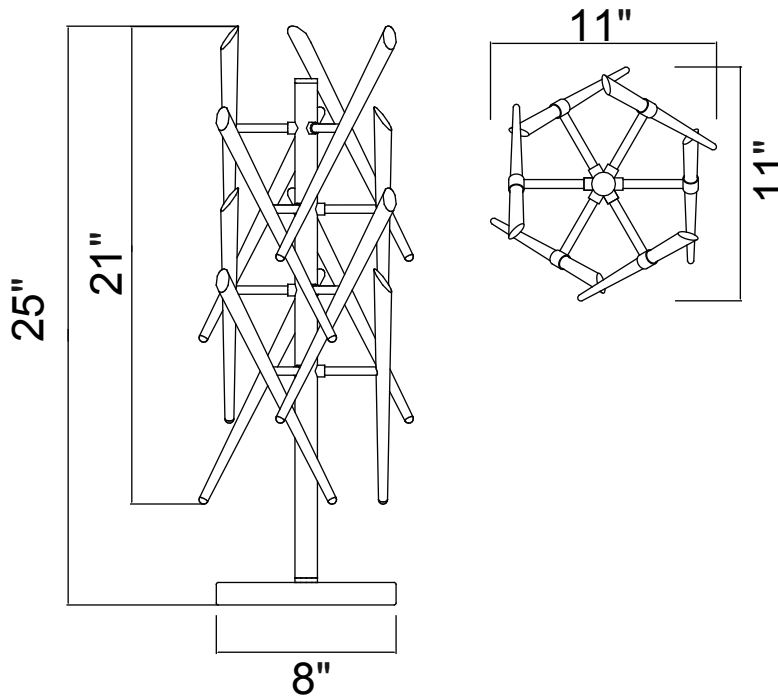

PROJECT: _____

FIXTURE TYPE: _____

LOCATION: _____

CONTACT/PHONE: _____

Item	1154T25-3-601
Collection	ICICLE
Finish	Chrome
Glass	Clear
Crystal	-----
Input	120V AC,60HZ,AC

Shade	-----
Length/Dia.	11"
Width/Ext.	11"
Height	21"
Maximum	25"
Lumens	-----

Light Source	G9
Bulb Info.	3×40W
Included	-----
Dimmable	No
Color	-----
Weight	