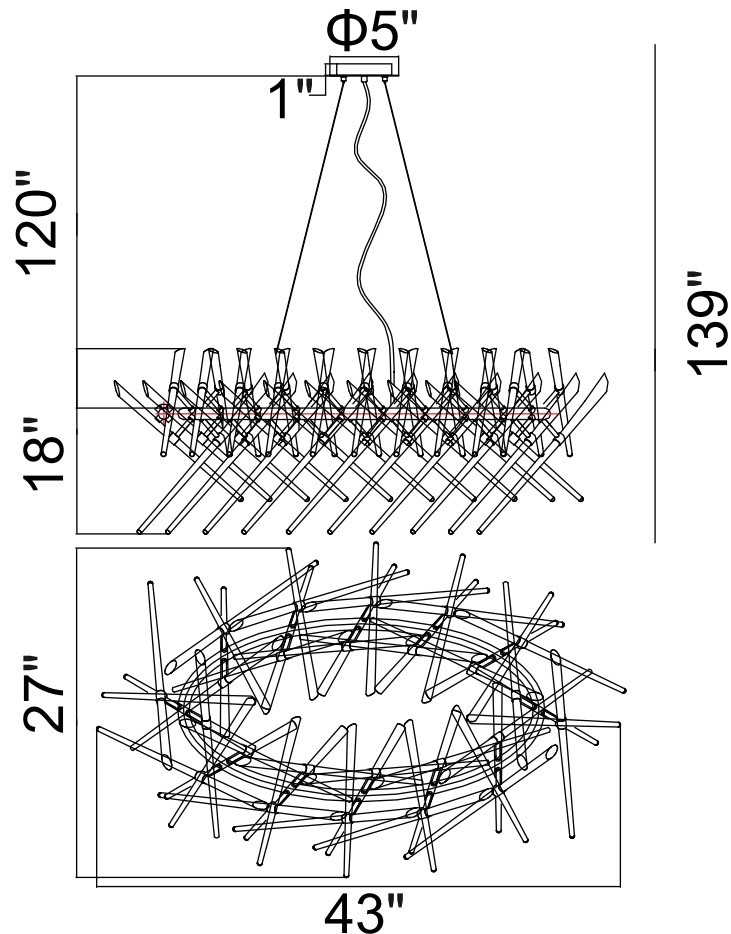

PROJECT: \_\_\_\_\_

FIXTURE TYPE: \_\_\_\_\_

LOCATION: \_\_\_\_\_

CONTACT/PHONE: \_\_\_\_\_

Item	1154P43-12-601-O
Collection	ICICLE
Finish	Chrome
Glass	Clear
Crystal	-----
Input	120V AC,60HZ,AC

Shade	-----
Length/Dia.	43"
Width/Ext.	27"
Height	18"
Maximum	139"
Lumens	-----

Light Source	G9
Bulb Info.	12x40W
Included	-----
Dimmable	No
Color	-----
Weight	