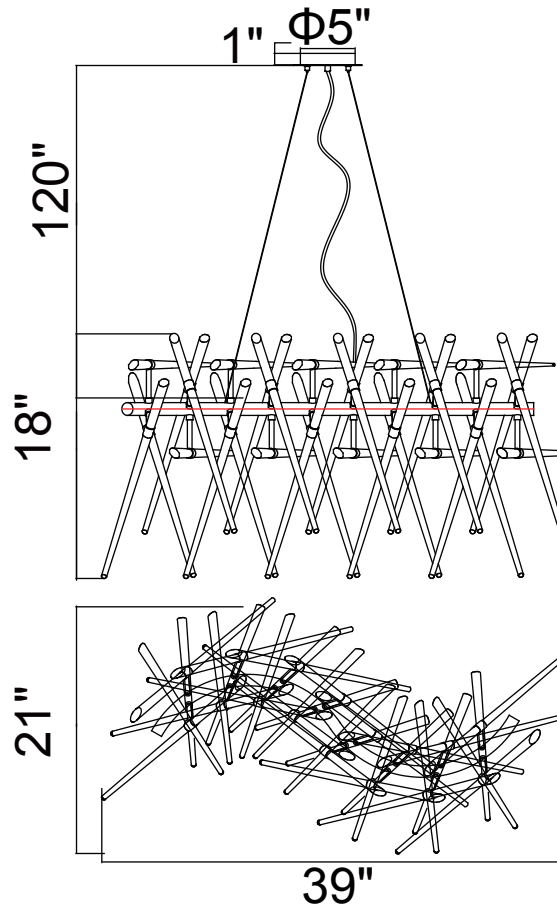

PROJECT: _____

FIXTURE TYPE: _____

LOCATION: _____

CONTACT/PHONE: _____

Item	1154P39-10-601
Collection	ICICLE
Finish	Chrome
Glass	Clear
Crystal	-----
Input	120V AC,60HZ,AC

Shade	-----
Length/Dia.	37"
Width/Ext.	18"
Height	18"
Maximum	139"
Lumens	-----

Light Source	G9
Bulb Info.	10×40W
Included	-----
Dimmable	No
Color	-----
Weight	