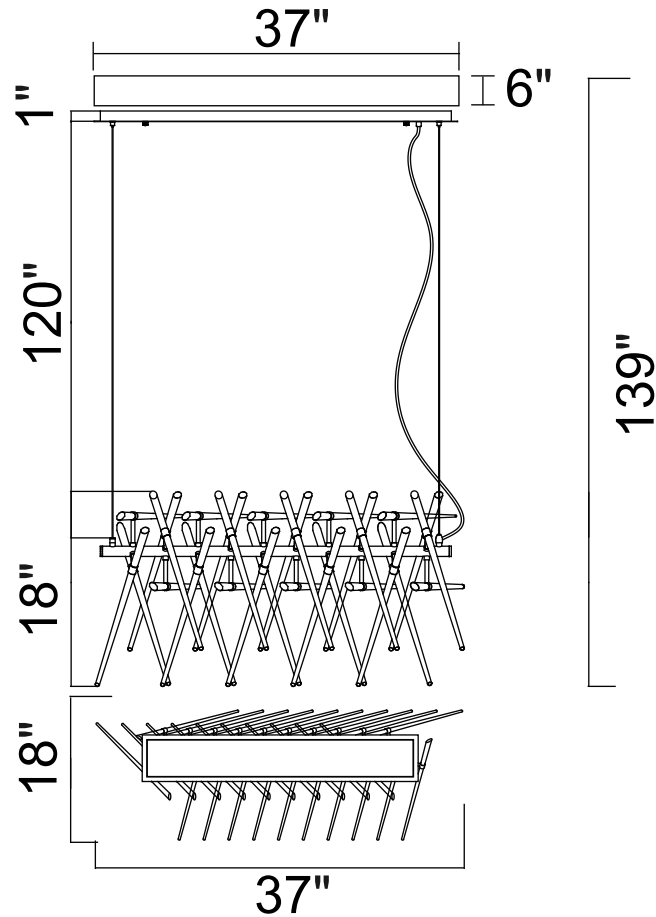

PROJECT: _____

FIXTURE TYPE: _____

LOCATION: _____

CONTACT/PHONE: _____

Item	1154P37-9-601
Collection	ICICLE
Finish	Chrome
Glass	Clear
Crystal	-----
Input	120V AC,60HZ,AC

Shade	-----
Length/Dia.	37"
Width/Ext.	18"
Height	18"
Maximum	139"
Lumens	-----

Light Source	G9
Bulb Info.	9×40W
Included	-----
Dimmable	No
Color	-----
Weight	