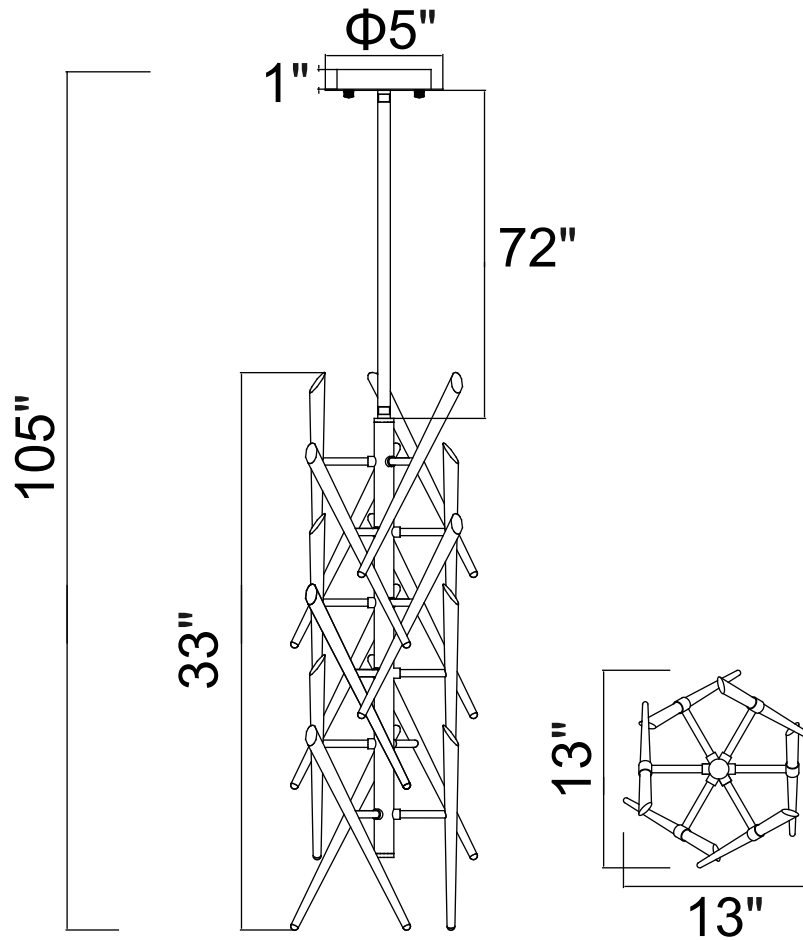

PROJECT: _____

FIXTURE TYPE: _____

LOCATION: _____

CONTACT/PHONE: _____

Item	1154P13-5-601
Collection	ICICLE
Finish	Chrome
Glass	Clear
Crystal	-----
Input	120V AC,60HZ,AC

Shade	-----
Length/Dia.	13"
Width/Ext.	13"
Height	33"
Maximum	105"
Lumens	-----

Light Source	G9
Bulb Info.	5×40W
Included	-----
Dimmable	No
Color	-----
Weight	