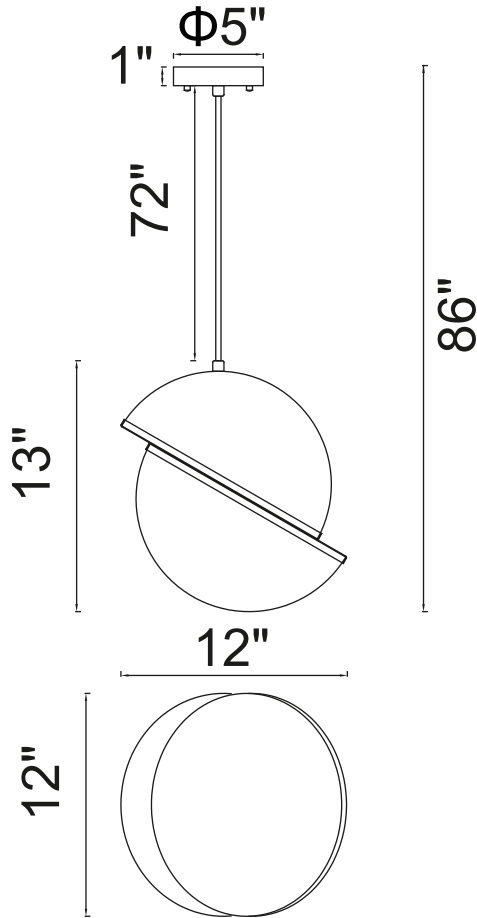

PROJECT: _____

FIXTURE TYPE: _____

LOCATION: _____

CONTACT/PHONE: _____

Item	1148P12-1-613
Collection	GEMINI
Finish	Polished Nickel
Acrylic	White
Crystal	-----
Input	120V AC,60HZ,AC

Shade	-----
Length/Dia.	12"
Width/Ext.	12"
Height	13"
Maximum	86"
Lumens	-----

Light Source	E26
Bulb Info.	1x60W
Included	-----
Dimmable	No
Color	-----
Weight	