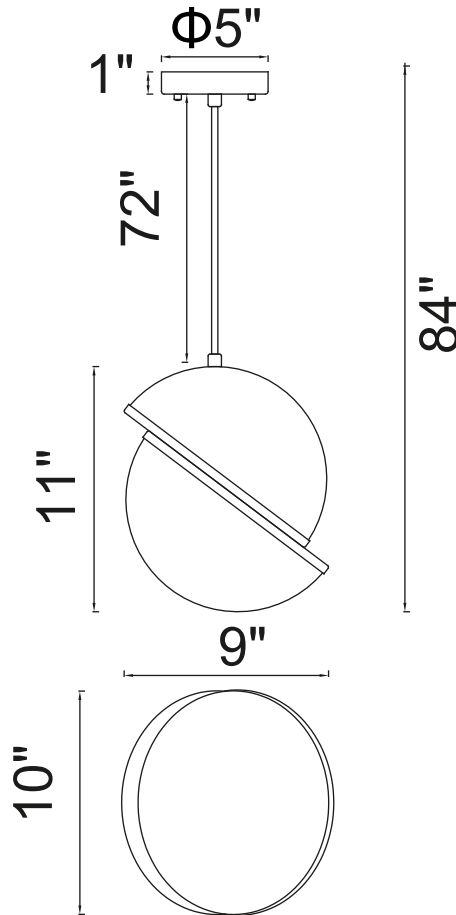

PROJECT: _____

FIXTURE TYPE: _____

LOCATION: _____

CONTACT/PHONE: _____

Item	1148P10-1-613
Collection	GEMINI
Finish	Polished Nickel
Acrylic	White
Crystal	-----
Input	120V AC,60HZ,AC

Shade	-----
Length/Dia.	9"
Width/Ext.	10"
Height	11"
Maximum	84"
Lumens	-----

Light Source	E26
Bulb Info.	1×60W
Included	-----
Dimmable	No
Color	-----
Weight	