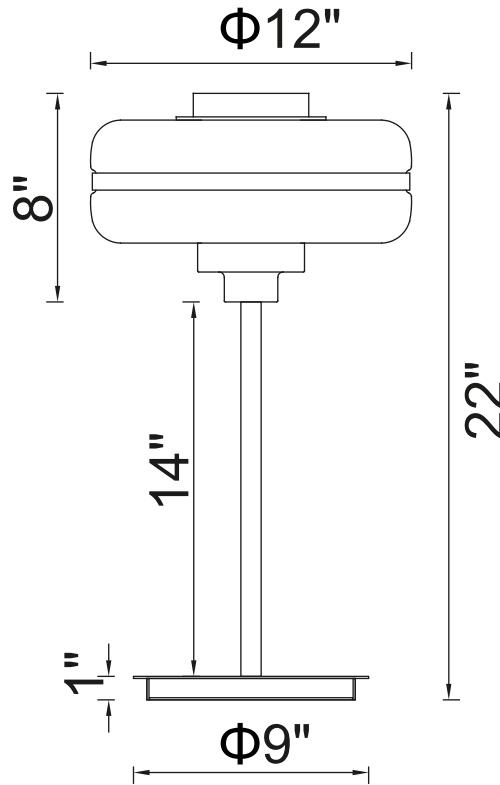

PROJECT: _____
 FIXTURE TYPE: _____
 LOCATION: _____
 CONTACT/PHONE: _____

Item	1143T12-1-270
Collection	ELEMENTARY
Finish	Pearl Gold
Glass	White
Crystal	-----
Input	120V AC,60HZ,AC

Shade	-----
Length/Dia.	12"
Width/Ext.	-----
Height	8"
Maximum	22"
Lumens	-----

Light Source	E26
Bulb Info.	1×60W
Included	-----
Dimmable	No
Color	-----
Weight	