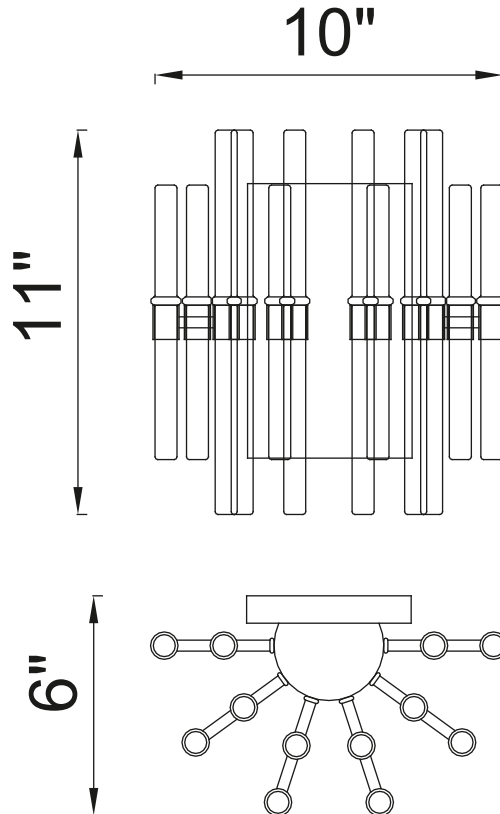

PROJECT: _____

FIXTURE TYPE: _____

LOCATION: _____

CONTACT/PHONE: _____

Item	1137W10-1-613
Collection	MIROIR
Finish	Polished Nickel
Glass	Clear
Crystal	-----
Input	120V AC,60HZ,AC

Shade	-----
Length/Dia.	10"
Width/Ext.	6"
Height	11"
Maximum	-----
Lumens	-----

Light Source	G9
Bulb Info.	1×40W
Included	-----
Dimmable	No
Color	-----
Weight	