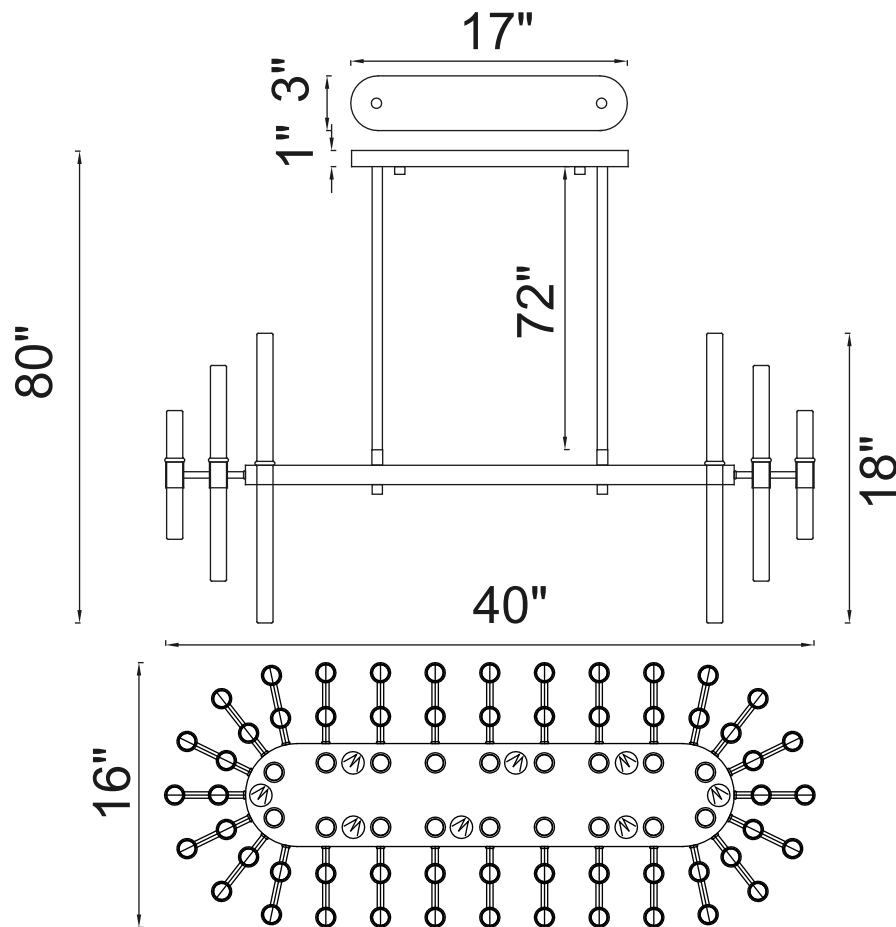

PROJECT: \_\_\_\_\_

FIXTURE TYPE: \_\_\_\_\_

LOCATION: \_\_\_\_\_

CONTACT/PHONE: \_\_\_\_\_

Item	1137P40-16-613
Collection	MIROIR
Finish	Polished Nickel
Glass	Clear
Crystal	-----
Input	120V AC,60HZ,AC

Shade	-----
Length/Dia.	40"
Width/Ext.	-----
Height	18"
Maximum	90"
Lumens	-----

Light Source	G9
Bulb Info.	16x40W
Included	-----
Dimmable	No
Color	-----
Weight	