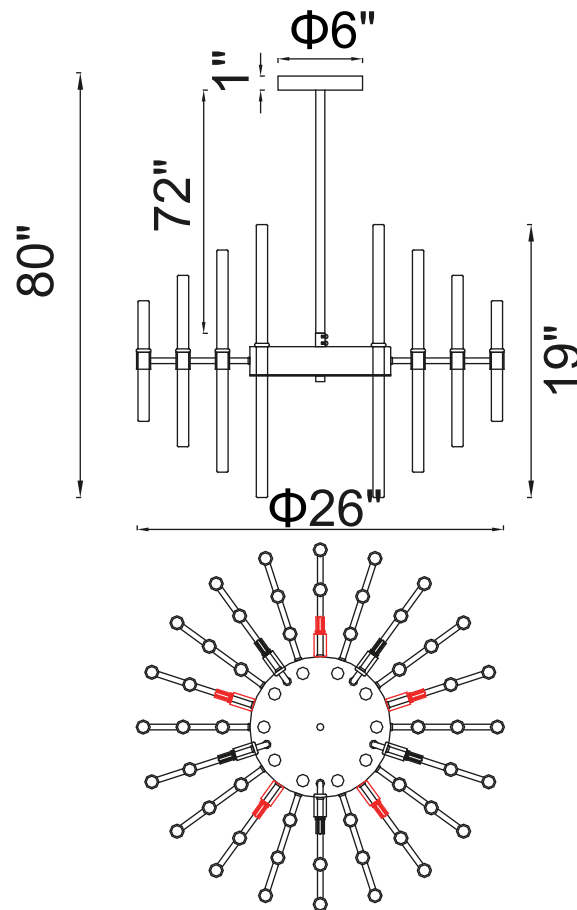

PROJECT: _____

FIXTURE TYPE: _____

LOCATION: _____

CONTACT/PHONE: _____

Item	1137P26-10-613
Collection	MIROIR
Finish	Polished Nickel
Glass	Clear
Crystal	-----
Input	120V AC,60HZ,AC

Shade	-----
Length/Dia.	26"
Width/Ext.	-----
Height	19"
Maximum	80"
Lumens	-----

Light Source	G9
Bulb Info.	10×40W
Included	-----
Dimmable	No
Color	-----
Weight	