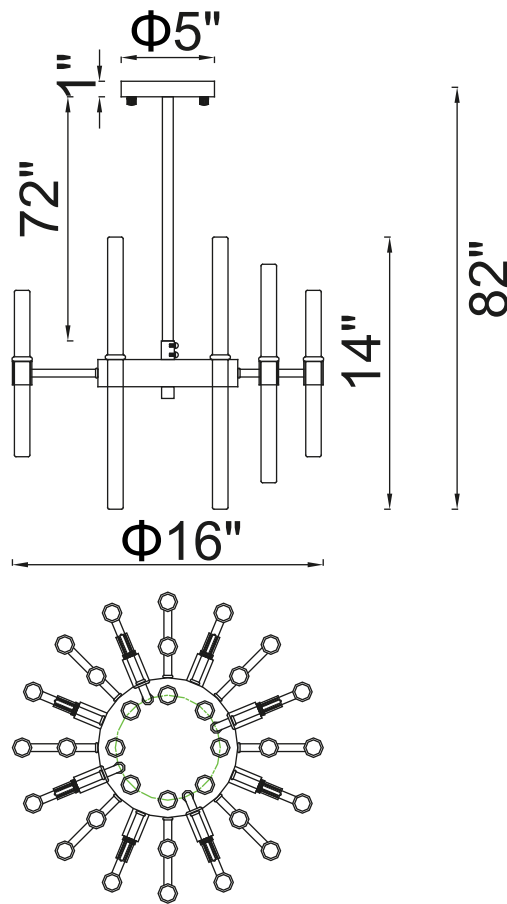

PROJECT: _____
 FIXTURE TYPE: _____
 LOCATION: _____
 CONTACT/PHONE: _____

Item	1137P16-8-613
Collection	MIROIR
Finish	Polished Nickel
Glass	Clear
Crystal	-----
Input	120V AC,60HZ,AC

Shade	-----
Length/Dia.	16"
Width/Ext.	-----
Height	14"
Maximum	82"
Lumens	-----

Light Source	G9
Bulb Info.	8×40W
Included	-----
Dimmable	No
Color	-----
Weight	