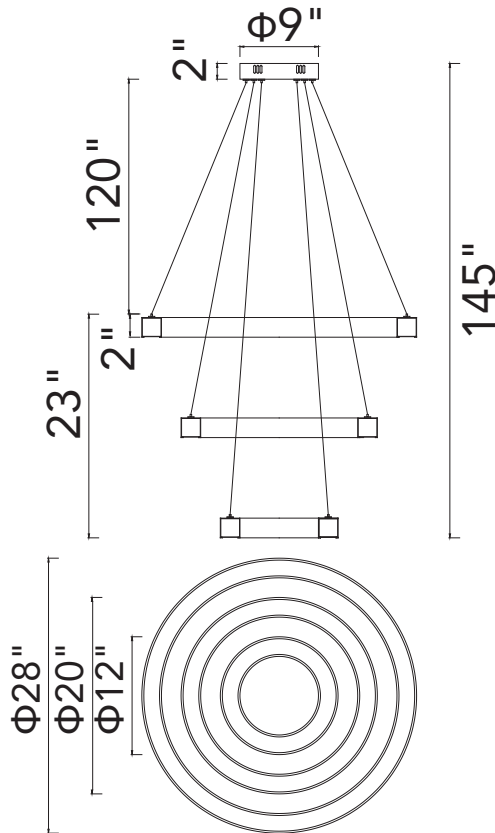

PROJECT: \_\_\_\_\_  
 FIXTURE TYPE: \_\_\_\_\_  
 LOCATION: \_\_\_\_\_  
 CONTACT/PHONE: \_\_\_\_\_

Item	1131P28-3-103
Collection	RINGER
Finish	White
Glass	-----
Crystal	Frosted
Input	120V AC, 60HZ

Shade	-----
Length/Dia.	28"
Width/Ext.	28"
Height	23"
Maximum	145"
Lumens	6240

Light Source	LED
Bulb Info.	120W
Included	-----
Dimmable	Yes
Color	4000K
Weight	30 Lbs