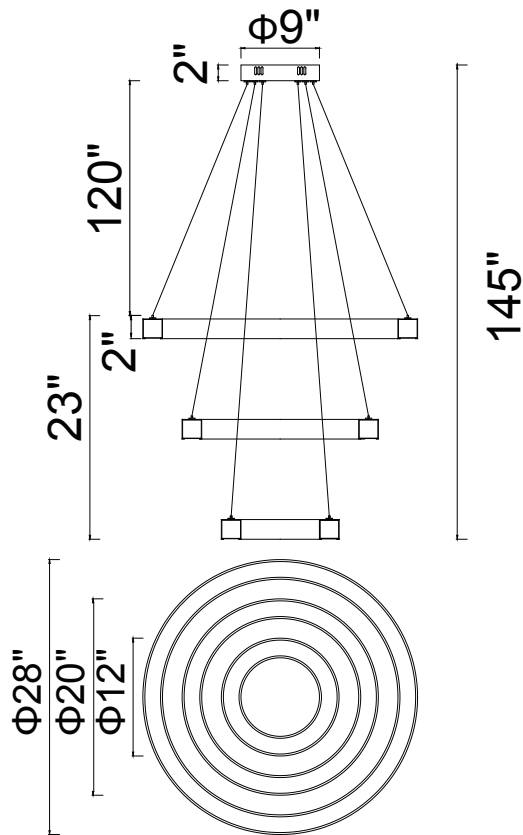

PROJECT: _____

FIXTURE TYPE: _____

LOCATION: _____

CONTACT/PHONE: _____

Item	1131P28-3-101
Collection	RINGER
Finish	Black
Acrylic	Frosted
Crystal	-----
Input	120V AC,60HZ,AC

Shade	-----
Length/Dia.	28"
Width/Ext.	
Height	23"
Maximum	145"
Lumens	6240

Light Source	LED
Bulb Info.	120W
Included	-----
Dimmable	Yes
Color	3000K
Weight	