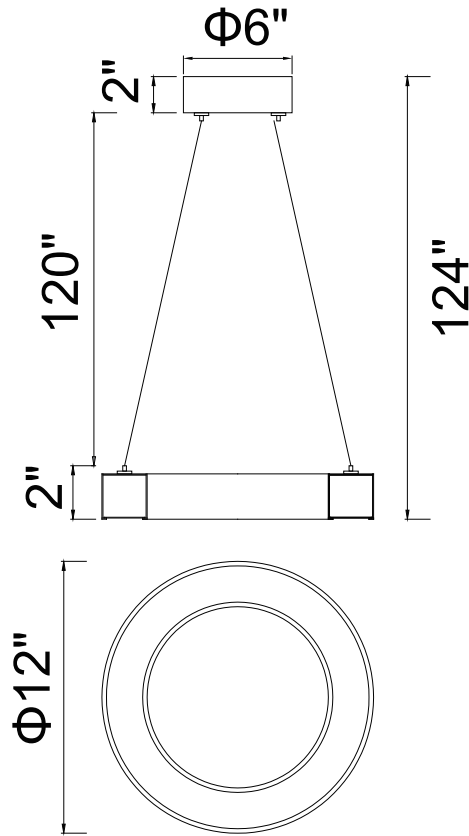

PROJECT: \_\_\_\_\_  
 FIXTURE TYPE: \_\_\_\_\_  
 LOCATION: \_\_\_\_\_  
 CONTACT/PHONE: \_\_\_\_\_

Item	1131P12-101
Collection	RINGER
Finish	Black
Acrylic	Frosted
Crystal	-----
Input	120V AC,60HZ,AC

Shade	-----
Length/Dia.	12"
Width/Ext.	
Height	2"
Maximum	124"
Lumens	1144

Light Source	LED
Bulb Info.	22W
Included	-----
Dimmable	Yes
Color	3000K
Weight	