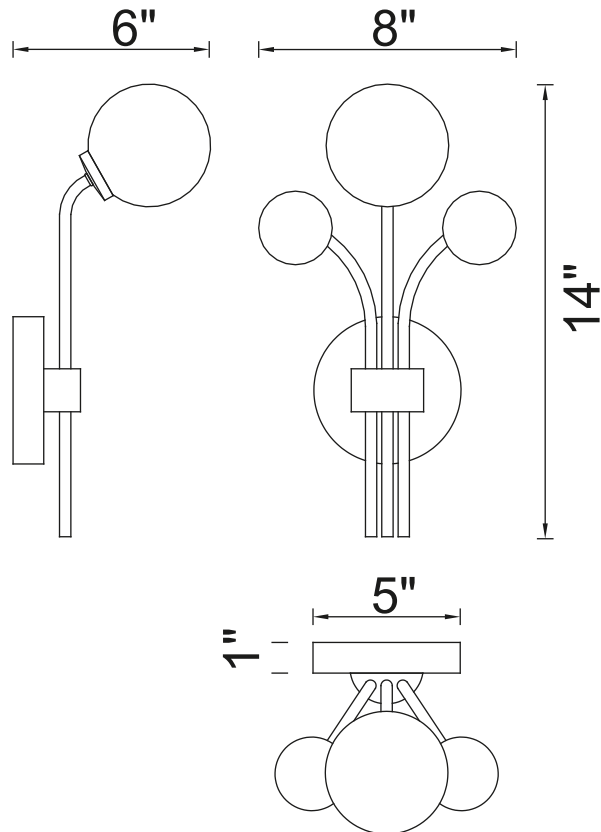

PROJECT: _____
 FIXTURE TYPE: _____
 LOCATION: _____
 CONTACT/PHONE: _____

Item	1125W8-1-613
Collection	ELEMENT
Finish	Polished Nickel
Glass	Frosted
Crystal	-----
Input	120V AC,60HZ,AC

Shade	-----
Length/Dia.	8"
Width/Ext.	6"
Height	14"
Maximum	-----
Lumens	-----

Light Source	G4
Bulb Info.	1×MAX2W
Included	-----
Dimmable	No
Color	-----
Weight	