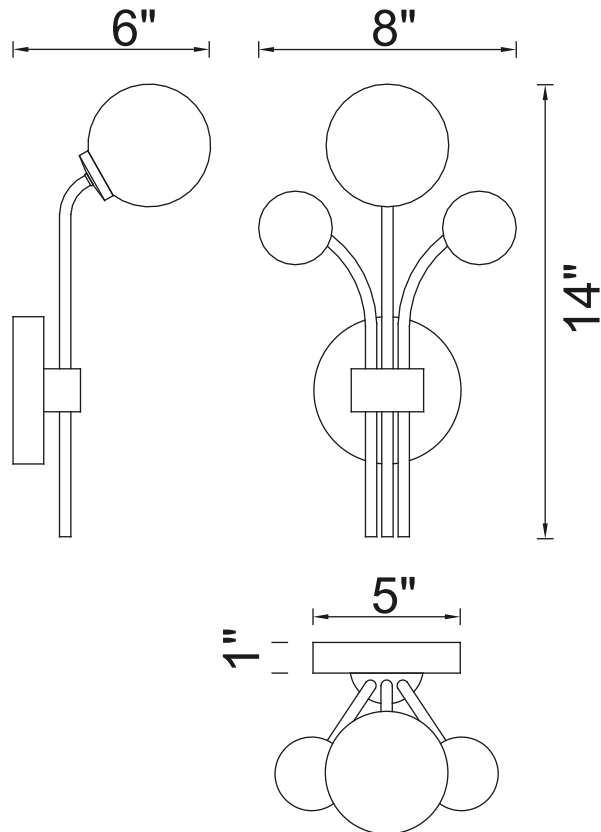

PROJECT: _____
 FIXTURE TYPE: _____
 LOCATION: _____
 CONTACT/PHONE: _____

Item	1125W8-1-268
Collection	ELEMENT
Finish	Sungold
Glass	Frosted
Crystal	-----
Input	120V AC,60HZ,AC

Shade	-----
Length/Dia.	8"
Width/Ext.	6"
Height	14"
Maximum	-----
Lumens	-----

Light Source	G4
Bulb Info.	1×MAX2W
Included	-----
Dimmable	No
Color	-----
Weight	