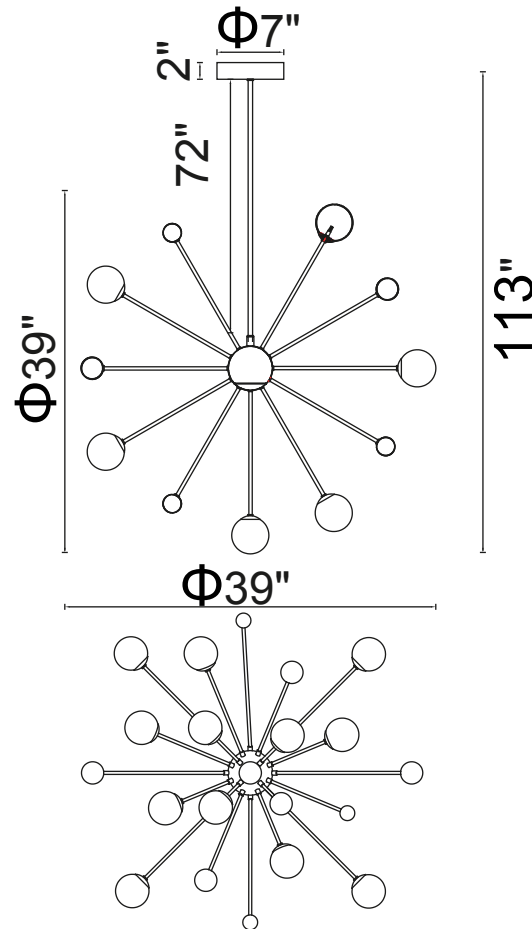

PROJECT: _____

FIXTURE TYPE: _____

LOCATION: _____

CONTACT/PHONE: _____

Item	1125P39-17-613
Collection	ELEMENT
Finish	Polished Nickel
Glass	Frosted
Crystal	-----
Input	120V AC,60HZ,AC

Shade	-----
Length/Dia.	39"
Width/Ext.	7"
Height	39"
Maximum	113"
Lumens	-----

Light Source	G4
Bulb Info.	17x2W
Included	-----
Dimmable	No
Color	-----
Weight	