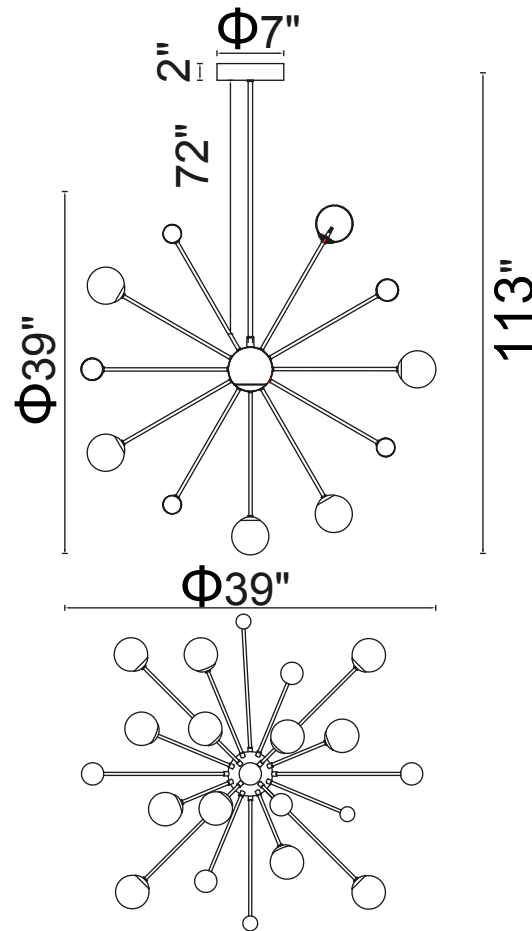

PROJECT: _____

FIXTURE TYPE: _____

LOCATION: _____

CONTACT/PHONE: _____

Item	1125P39-17-268
Collection	ELEMENT
Finish	Sungold
Glass	Frosted
Crystal	-----
Input	120V AC,60HZ,AC

Shade	-----
Length/Dia.	39"
Width/Ext.	7"
Height	39"
Maximum	113"
Lumens	-----

Light Source	G4
Bulb Info.	17x2W
Included	-----
Dimmable	No
Color	-----
Weight	