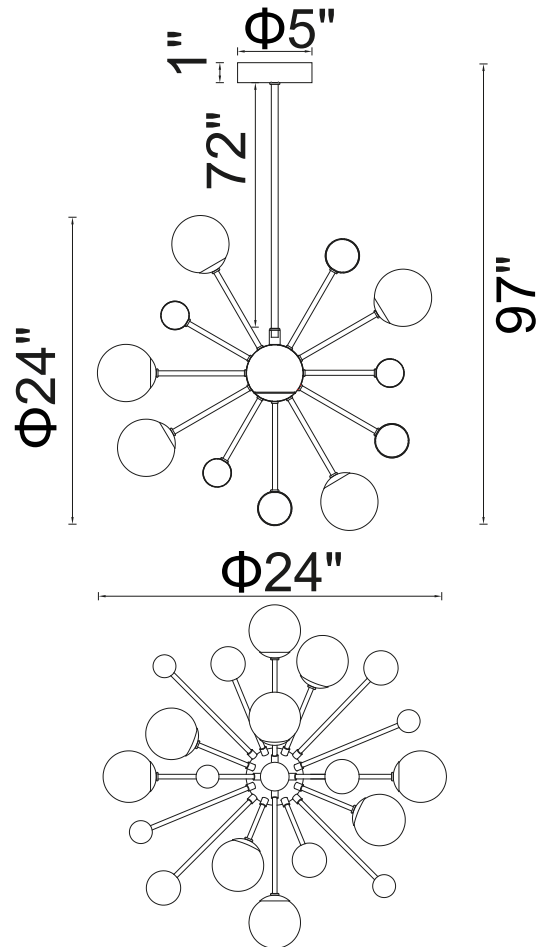

PROJECT: _____

FIXTURE TYPE: _____

LOCATION: _____

CONTACT/PHONE: _____

Item	1125P24-11-268
Collection	ELEMENT
Finish	Sungold
Glass	Frosted
Crystal	-----
Input	120V AC,60HZ,AC

Shade	-----
Length/Dia.	24"
Width/Ext.	-----
Height	24"
Maximum	97"
Lumens	-----

Light Source	G4
Bulb Info.	11x2W
Included	-----
Dimmable	No
Color	-----
Weight	