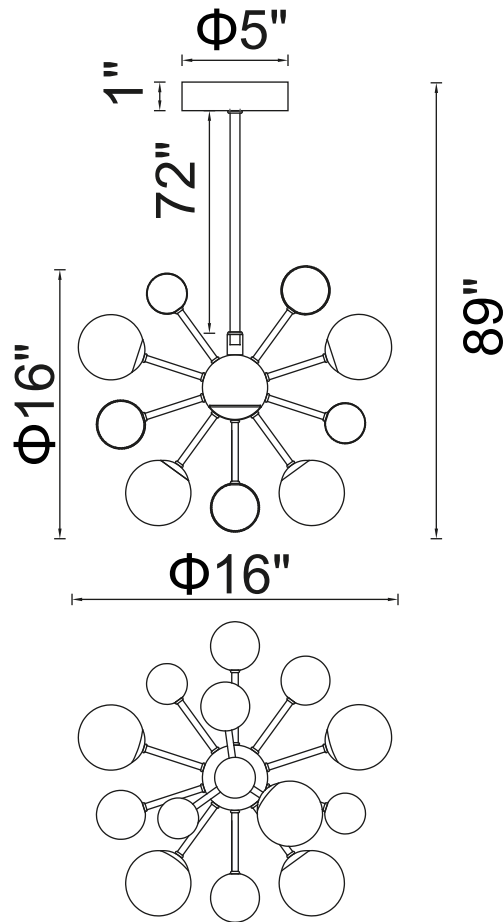

PROJECT: \_\_\_\_\_

FIXTURE TYPE: \_\_\_\_\_

LOCATION: \_\_\_\_\_

CONTACT/PHONE: \_\_\_\_\_

Item	1125P16-8-268
Collection	ELEMENT
Finish	Sungold
Glass	Frosted
Crystal	-----
Input	120V AC,60HZ,AC

Shade	-----
Length/Dia.	16"
Width/Ext.	-----
Height	16"
Maximum	97"
Lumens	-----

Light Source	G4
Bulb Info.	8x2W
Included	-----
Dimmable	No
Color	-----
Weight	