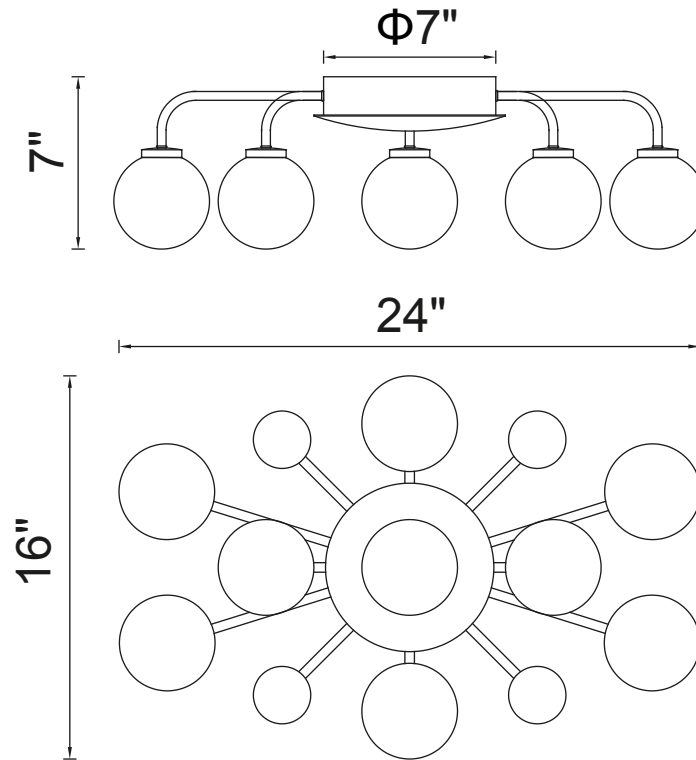

PROJECT: _____

FIXTURE TYPE: _____

LOCATION: _____

CONTACT/PHONE: _____

Item	1125C24-9-613
Collection	ELEMENT
Finish	Polished Nickel
Glass	Frosted
Crystal	-----
Input	120V AC,60HZ,AC

Shade	-----
Length/Dia.	24"
Width/Ext.	16"
Height	7"
Maximum	-----
Lumens	-----

Light Source	G4
Bulb Info.	9×MAX2W
Included	-----
Dimmable	No
Color	-----
Weight	