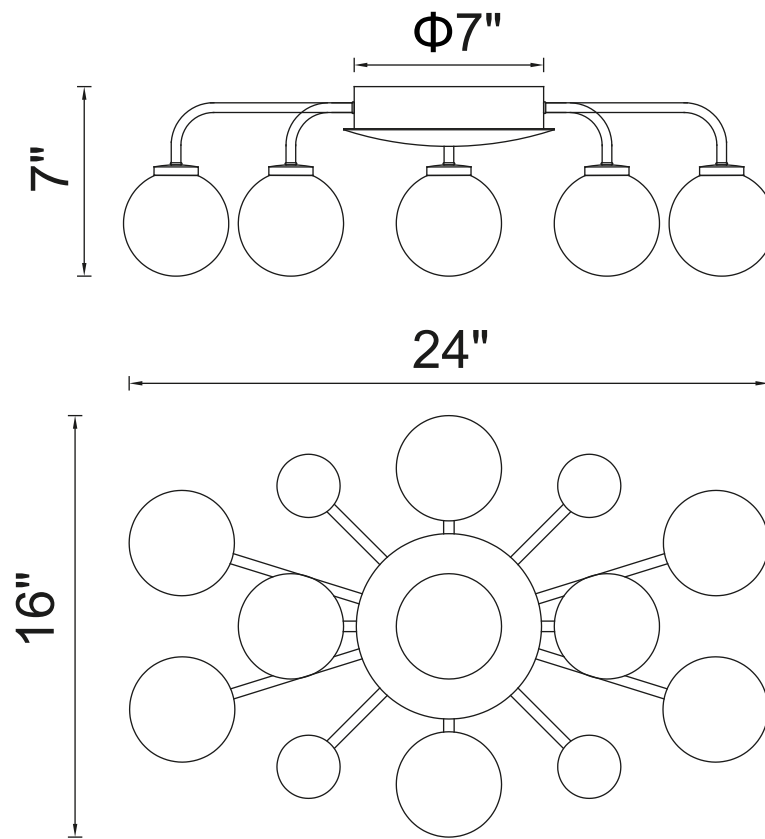

PROJECT: _____

FIXTURE TYPE: _____

LOCATION: _____

CONTACT/PHONE: _____

Item	1125C24-9-268
Collection	ELEMENT
Finish	Sungold
Glass	Frosted
Crystal	-----
Input	120V AC,60HZ,AC

Shade	-----
Length/Dia.	24"
Width/Ext.	16"
Height	7"
Maximum	-----
Lumens	-----

Light Source	G4
Bulb Info.	9×MAX2W
Included	-----
Dimmable	No
Color	-----
Weight	