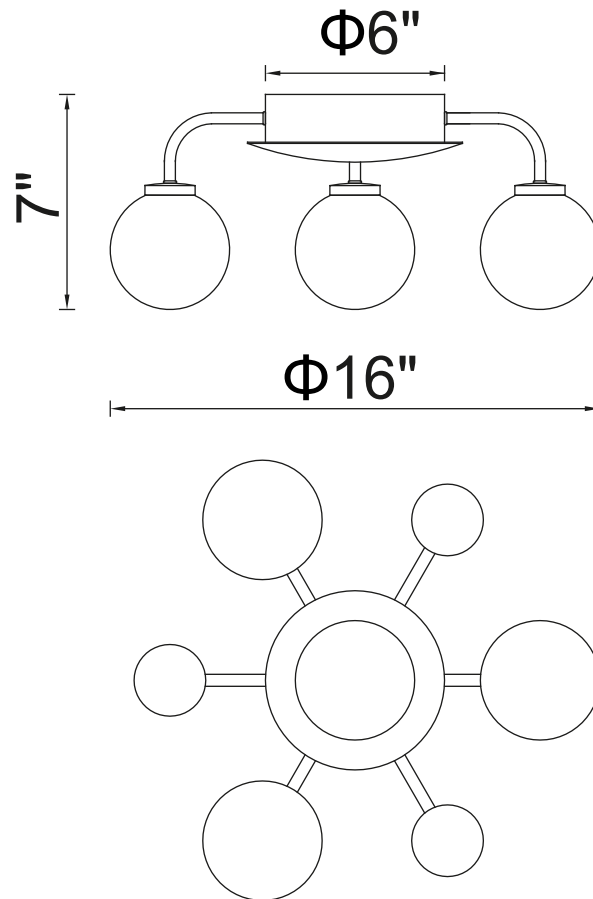

PROJECT: _____

FIXTURE TYPE: _____

LOCATION: _____

CONTACT/PHONE: _____

Item	1125C16-4-268
Collection	ELEMENT
Finish	Sungold
Glass	Frosted
Crystal	-----
Input	120V AC,60HZ,AC

Shade	-----
Length/Dia.	16"
Width/Ext.	-----
Height	7"
Maximum	-----
Lumens	-----

Light Source	G4
Bulb Info.	4×MAX2W
Included	-----
Dimmable	No
Color	-----
Weight	