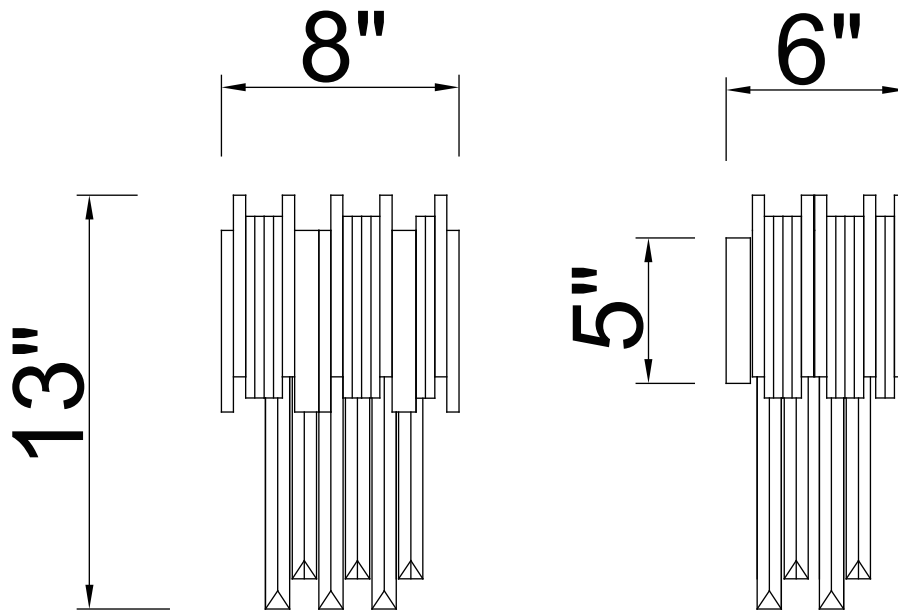

PROJECT: _____
 FIXTURE TYPE: _____
 LOCATION: _____
 CONTACT/PHONE: _____

Item	1112W8-1-169
Collection	DECO
Finish	Medallion Gold
Glass	-----
Crystal	Clear
Input	120V AC,60HZ,AC

Shade	-----
Length/Dia.	8"
Width/Ext.	-----
Height	13"
Maximum	-----
Lumens	-----

Light Source	E12
Bulb Info.	1×60W
Included	-----
Dimmable	No
Color	-----
Weight	