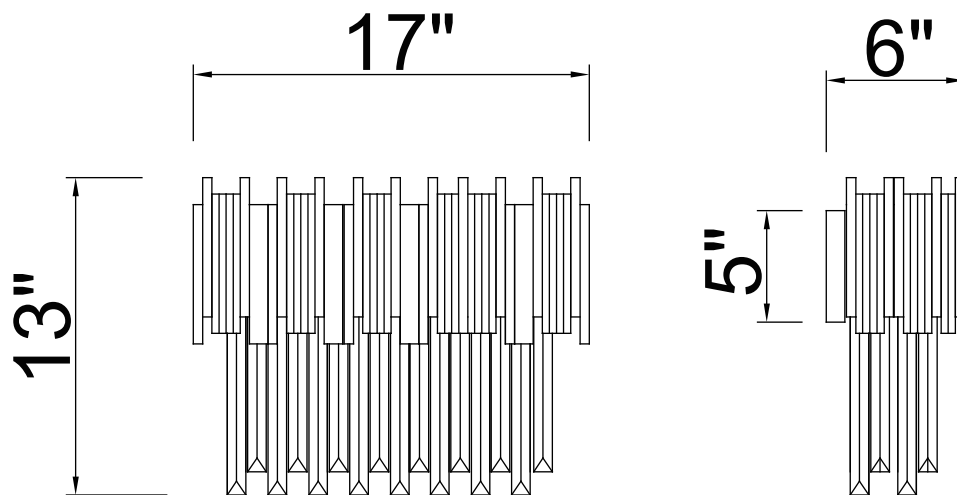

PROJECT: _____
 FIXTURE TYPE: _____
 LOCATION: _____
 CONTACT/PHONE: _____

Item	1112W17-3-169
Collection	DECO
Finish	Medallion Gold
Glass	-----
Crystal	Clear
Input	120V AC,60HZ,AC

Shade	-----
Length/Dia.	17"
Width/Ext.	-----
Height	13"
Maximum	-----
Lumens	-----

Light Source	E12
Bulb Info.	3×60W
Included	-----
Dimmable	No
Color	-----
Weight	