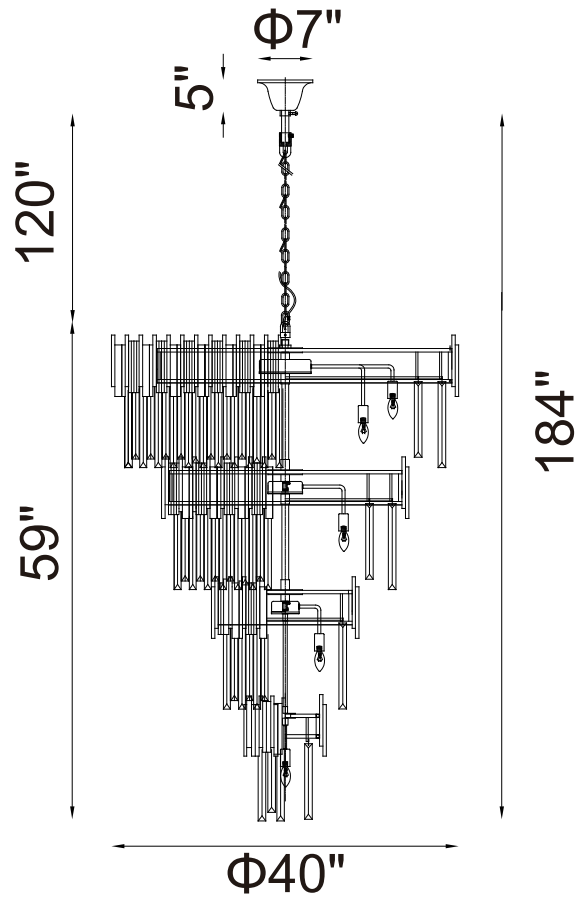

PROJECT: _____

FIXTURE TYPE: _____

LOCATION: _____

CONTACT/PHONE: _____

Item	1112P40-34-169
Collection	DECO
Finish	Medallion Gold
Glass	-----
Crystal	-----
Input	120V AC,60HZ,AC

Shade	-----
Length/Dia.	40"
Width/Ext.	40"
Height	59"
Maximum	184"
Lumens	-----

Light Source	E12
Bulb Info.	34x60W
Included	-----
Dimmable	Yes
Color	-----
Weight	-----