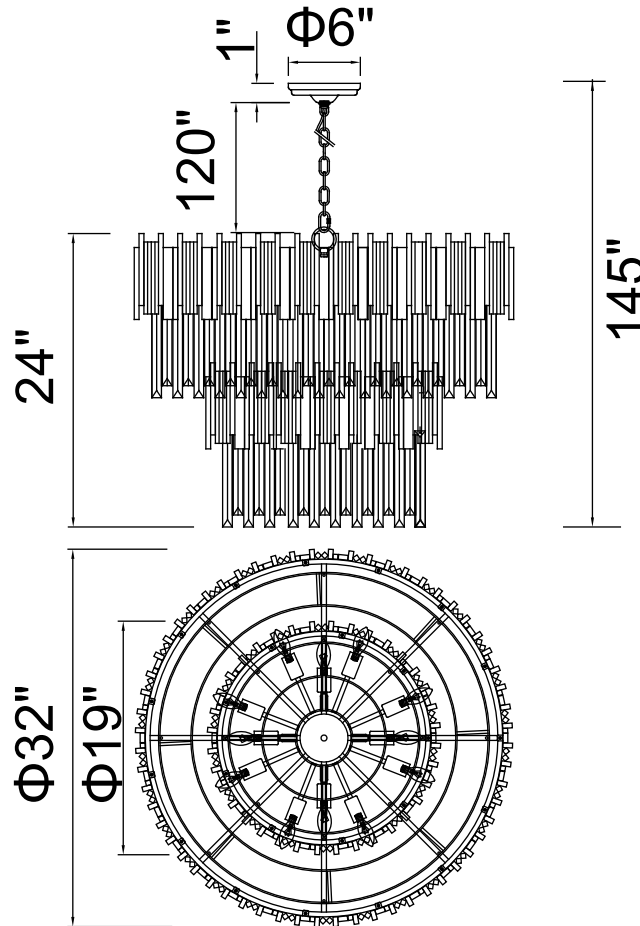

PROJECT: _____

FIXTURE TYPE: _____

LOCATION: _____

CONTACT/PHONE: _____

Item	1112P32-12-169
Collection	DECO
Finish	Medallion Gold
Glass	-----
Crystal	Clear
Input	120V AC,60HZ,AC

Shade	-----
Length/Dia.	32"
Width/Ext.	-----
Height	24"
Maximum	145"
Lumens	-----

Light Source	E12
Bulb Info.	12x60W
Included	-----
Dimmable	No
Color	-----
Weight	