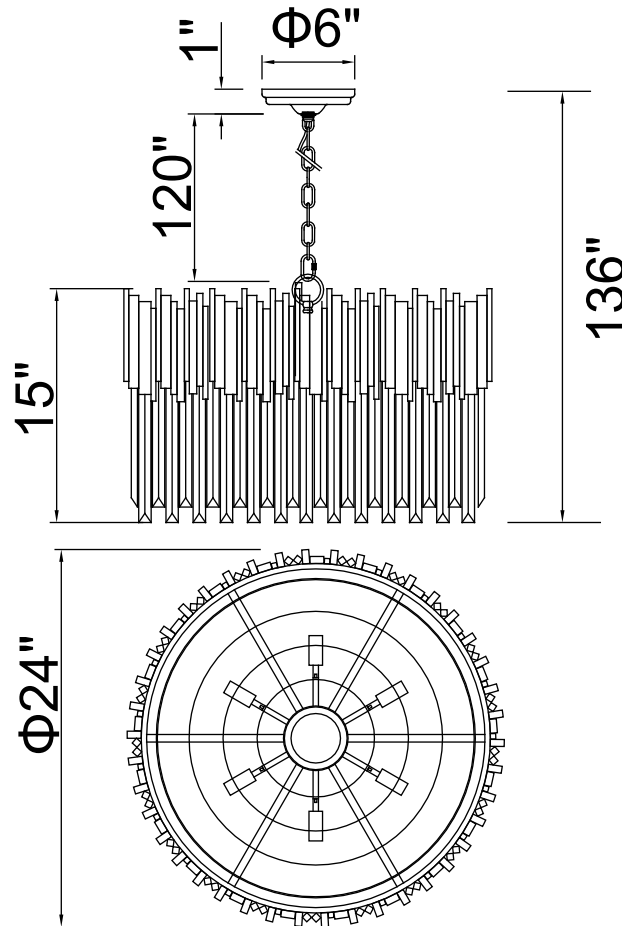

PROJECT: _____

FIXTURE TYPE: _____

LOCATION: _____

CONTACT/PHONE: _____

Item	1112P24-7-169
Collection	DECO
Finish	Medallion Gold
Glass	-----
Crystal	Clear
Input	120V AC,60HZ,AC

Shade	-----
Length/Dia.	24"
Width/Ext.	-----
Height	15"
Maximum	136"
Lumens	-----

Light Source	E12
Bulb Info.	7×60W
Included	-----
Dimmable	No
Color	-----
Weight	