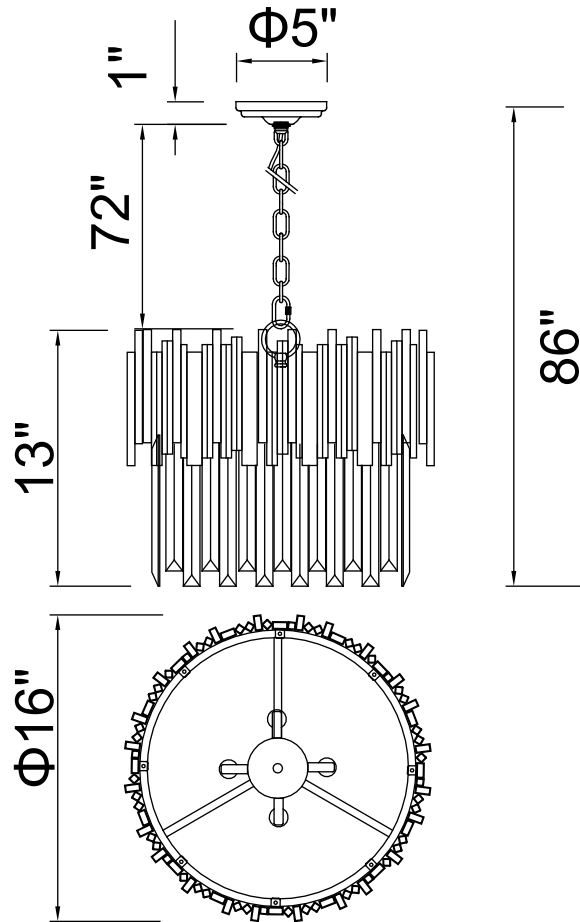

PROJECT: \_\_\_\_\_  
 FIXTURE TYPE: \_\_\_\_\_  
 LOCATION: \_\_\_\_\_  
 CONTACT/PHONE: \_\_\_\_\_

Item	1112P16-4-169
Collection	DECO
Finish	Medallion Gold
Glass	-----
Crystal	Clear
Input	120V AC,60HZ,AC

Shade	-----
Length/Dia.	16"
Width/Ext.	-----
Height	13"
Maximum	86"
Lumens	-----

Light Source	E12
Bulb Info.	4x60W
Included	-----
Dimmable	No
Color	-----
Weight	