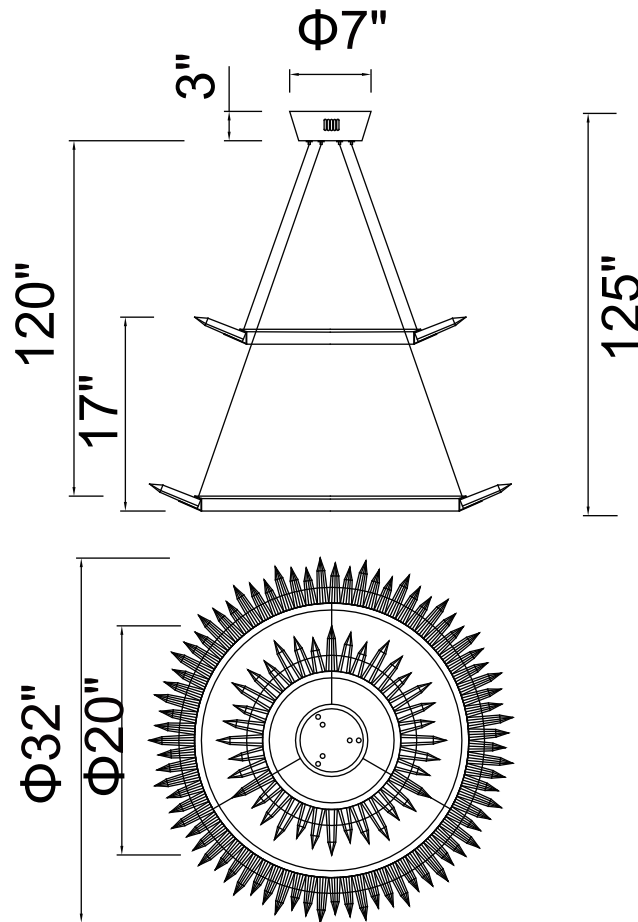

PROJECT: \_\_\_\_\_

FIXTURE TYPE: \_\_\_\_\_

LOCATION: \_\_\_\_\_

CONTACT/PHONE: \_\_\_\_\_

Item	1108P32-2-613
Collection	ARCTIC QUEEN
Finish	Polished Nickel
Glass	-----
Crystal	Clear
Input	120V AC,60HZ,AC

Shade	-----
Length/Dia.	32"
Width/Ext.	-----
Height	17"
Maximum	125"
Lumens	-----

Light Source	LED
Bulb Info.	42W
Included	-----
Dimmable	Yes
Color	4000K
Weight	