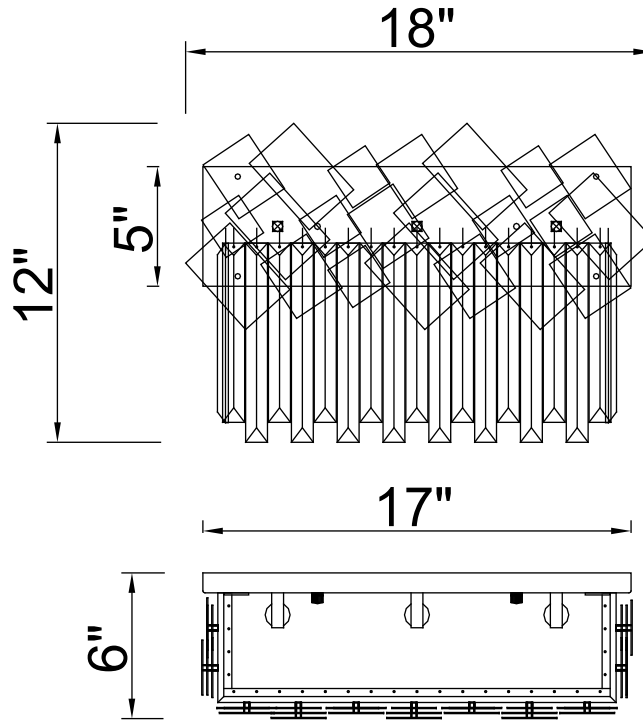

PROJECT: \_\_\_\_\_

FIXTURE TYPE: \_\_\_\_\_

LOCATION: \_\_\_\_\_

CONTACT/PHONE: \_\_\_\_\_

Item	1100W18-3-169
Collection	PANACHE
Finish	Medallion Gold
Glass	-----
Crystal	Clear
Input	120V AC,60HZ,AC

Shade	-----
Length/Dia.	18"
Width/Ext.	6"
Height	12"
Maximum	-----
Lumens	-----

Light Source	E12
Bulb Info.	3×60W
Included	-----
Dimmable	No
Color	-----
Weight	