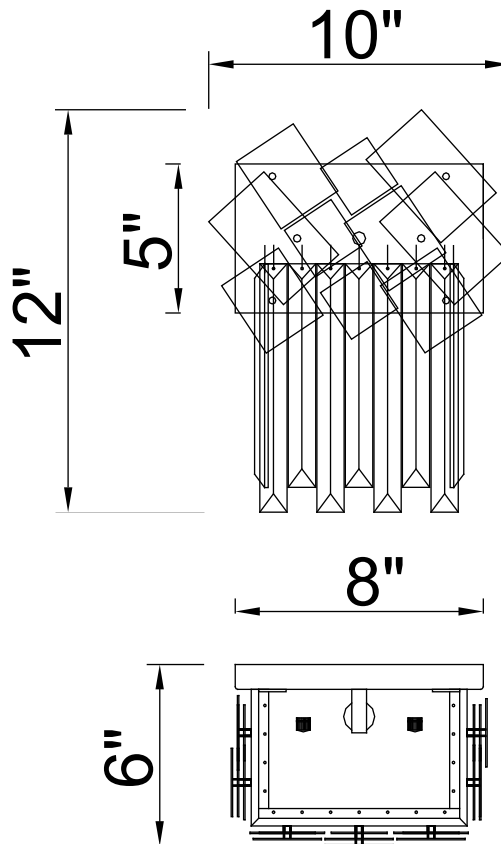

PROJECT: _____

FIXTURE TYPE: _____

LOCATION: _____

CONTACT/PHONE: _____

Item	1100W10-1-169
Collection	PANACHE
Finish	Medallion Gold
Glass	-----
Crystal	Clear
Input	120V AC,60HZ,AC

Shade	-----
Length/Dia.	10"
Width/Ext.	6"
Height	12"
Maximum	-----
Lumens	-----

Light Source	E12
Bulb Info.	1×60W
Included	-----
Dimmable	No
Color	-----
Weight	