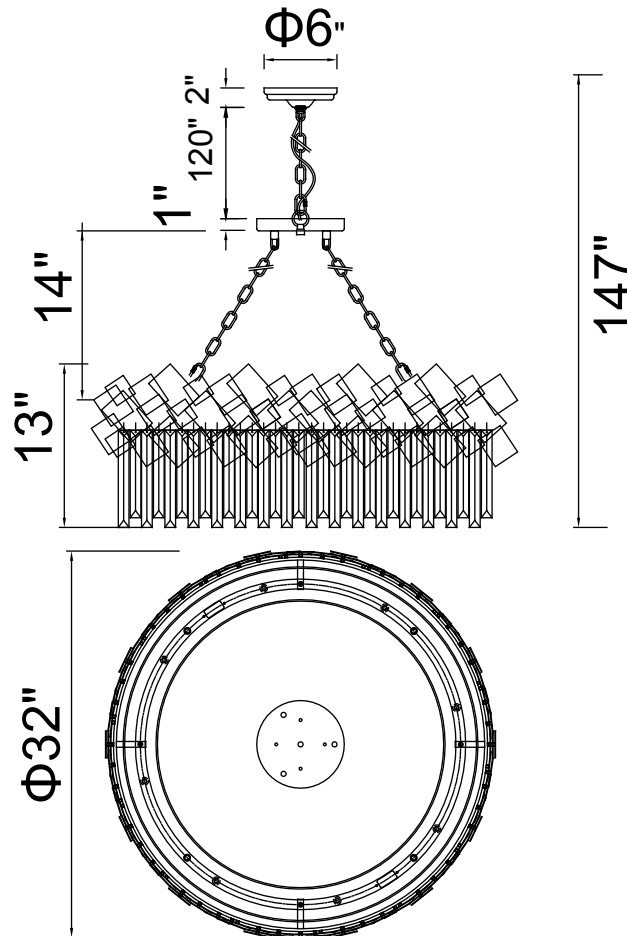

PROJECT: _____

FIXTURE TYPE: _____

LOCATION: _____

CONTACT/PHONE: _____

Item	1100P32-8-169
Collection	PANACHE
Finish	Medallion Gold
Glass	-----
Crystal	Clear
Input	120V AC,60HZ,AC

Shade	-----
Length/Dia.	32"
Width/Ext.	-----
Height	13"
Maximum	147"
Lumens	-----

Light Source	E12
Bulb Info.	8×60W
Included	-----
Dimmable	No
Color	-----
Weight	