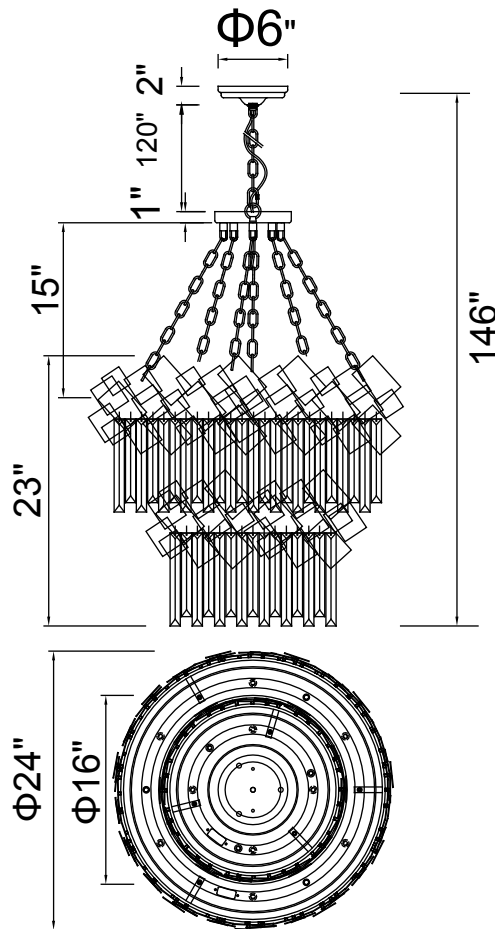

PROJECT: \_\_\_\_\_  
 FIXTURE TYPE: \_\_\_\_\_  
 LOCATION: \_\_\_\_\_  
 CONTACT/PHONE: \_\_\_\_\_

Item	1100P24-10-169
Collection	PANACHE
Finish	Medallion Gold
Glass	-----
Crystal	Clear
Input	120V AC,60HZ,AC

Shade	-----
Length/Dia.	24"
Width/Ext.	-----
Height	23"
Maximum	146"
Lumens	-----

Light Source	E12
Bulb Info.	10x60W
Included	-----
Dimmable	No
Color	-----
Weight	