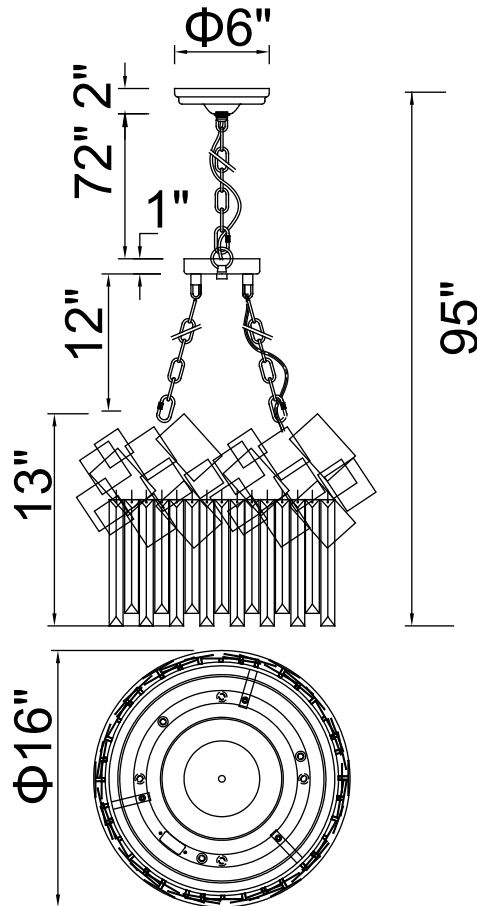

PROJECT: \_\_\_\_\_

FIXTURE TYPE: \_\_\_\_\_

LOCATION: \_\_\_\_\_

CONTACT/PHONE: \_\_\_\_\_

Item	1100P16-4-169
Collection	PANACHE
Finish	Medallion Gold
Glass	-----
Crystal	Clear
Input	120V AC,60HZ,AC

Shade	-----
Length/Dia.	16"
Width/Ext.	13"
Height	95"
Maximum	-----
Lumens	-----

Light Source	E12
Bulb Info.	4×60W
Included	-----
Dimmable	No
Color	-----
Weight	