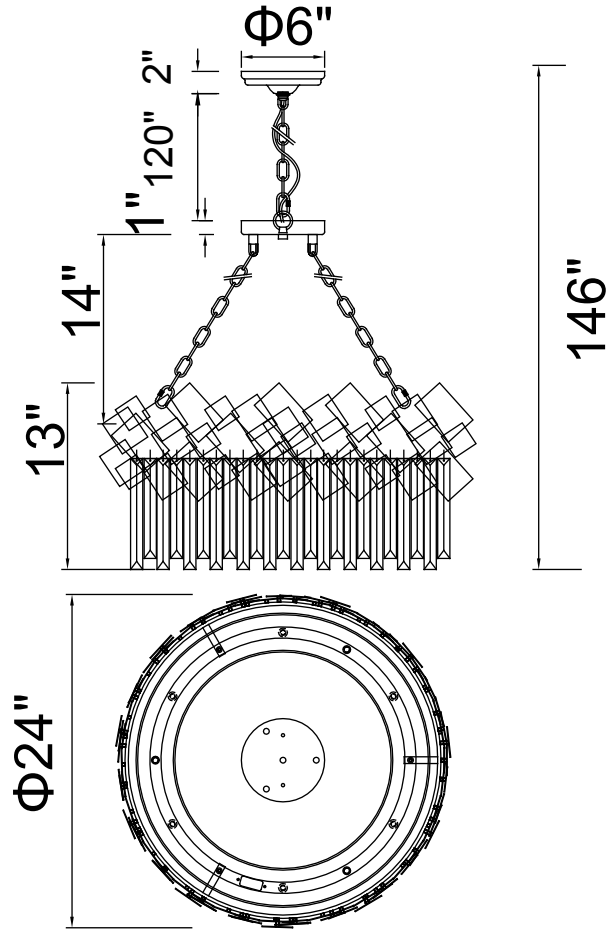

PROJECT: _____

FIXTURE TYPE: _____

LOCATION: _____

CONTACT/PHONE: _____

Item	1100P24-6-169
Collection	PANACHE
Finish	Medallion Gold
Glass	-----
Crystal	Clear
Input	120V AC,60HZ,AC

Shade	-----
Length/Dia.	24"
Width/Ext.	-----
Height	13"
Maximum	146"
Lumens	-----

Light Source	E12
Bulb Info.	6×60W
Included	-----
Dimmable	No
Color	-----
Weight	