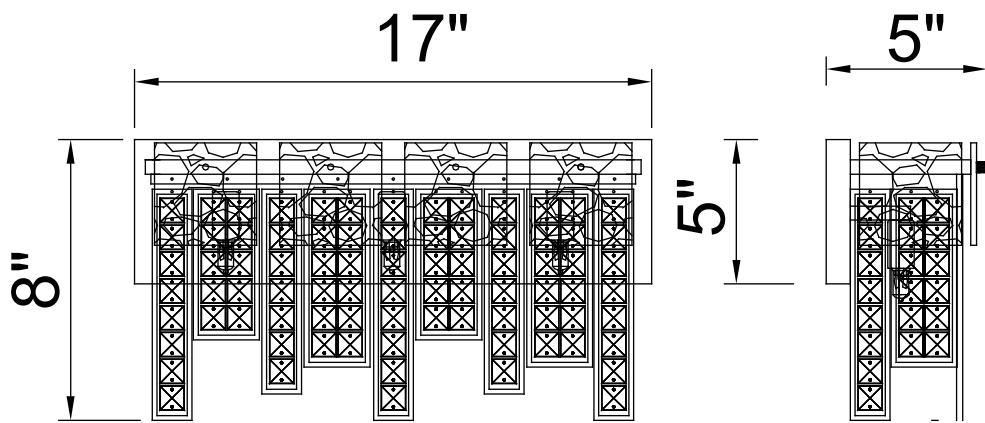

PROJECT: _____
 FIXTURE TYPE: _____
 LOCATION: _____
 CONTACT/PHONE: _____

Item	1099W17-3-613
Collection	GLACIER
Finish	Polished Nickel
Glass	Black
Crystal	-----
Input	120V AC,60HZ,AC

Shade	-----
Length/Dia.	17"
Width/Ext.	-----
Height	5"
Maximum	8"
Lumens	-----

Light Source	E12
Bulb Info.	3×60W
Included	-----
Dimmable	No
Color	-----
Weight	