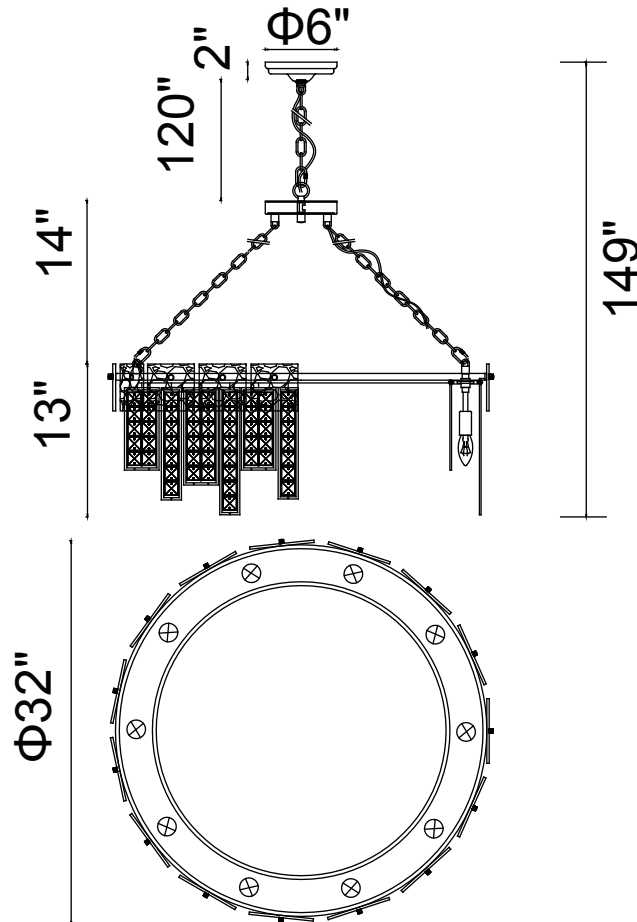

PROJECT: _____

FIXTURE TYPE: _____

LOCATION: _____

CONTACT/PHONE: _____

Item	1099P32-10-613
Collection	GLACIER
Finish	Polished Nickel
Glass	Black
Crystal	-----
Input	120V AC,60HZ,AC

Shade	-----
Length/Dia.	32"
Width/Ext.	-----
Height	13"
Maximum	149"
Lumens	-----

Light Source	E12
Bulb Info.	10×60W
Included	-----
Dimmable	No
Color	-----
Weight	