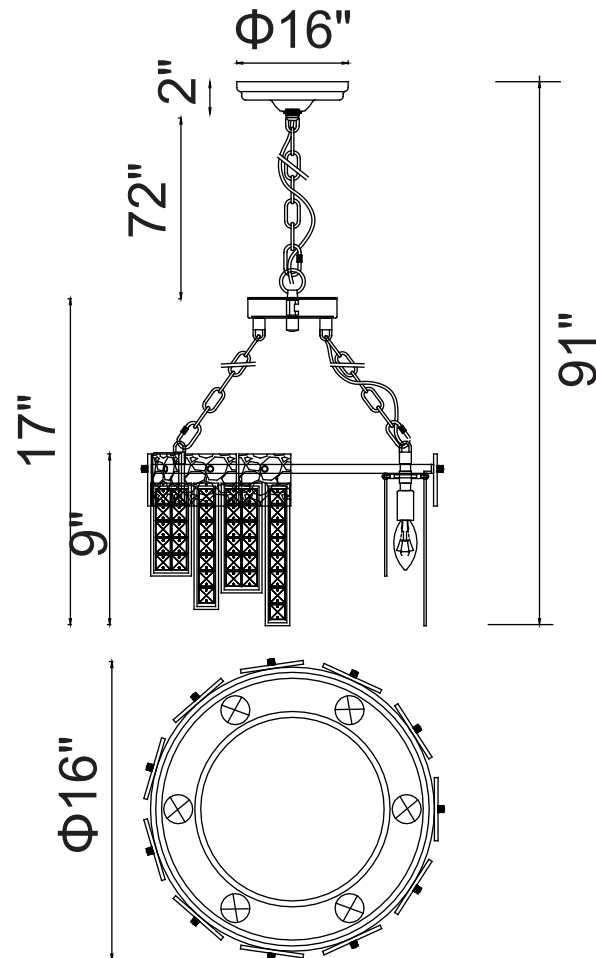

PROJECT: \_\_\_\_\_

FIXTURE TYPE: \_\_\_\_\_

LOCATION: \_\_\_\_\_

CONTACT/PHONE: \_\_\_\_\_

Item	1099P16-6-613
Collection	GLACIER
Finish	Polished Nickel
Glass	Black
Crystal	-----
Input	120V AC,60HZ,AC

Shade	-----
Length/Dia.	16"
Width/Ext.	-----
Height	9"
Maximum	91"
Lumens	-----

Light Source	E12
Bulb Info.	6×60W
Included	-----
Dimmable	No
Color	-----
Weight	