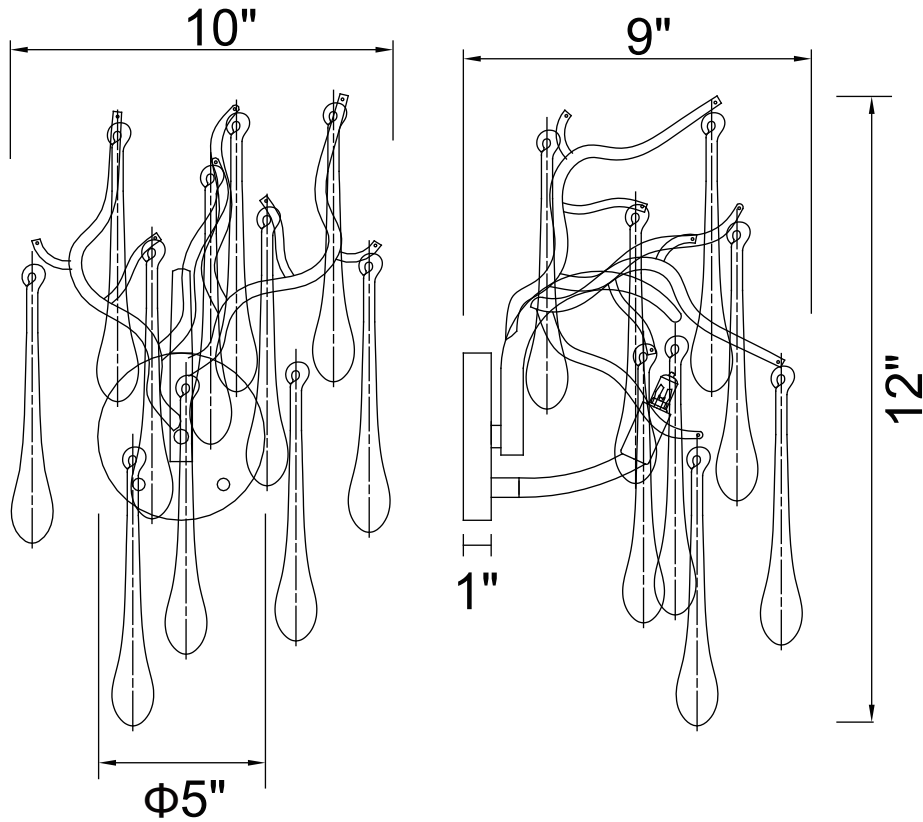

PROJECT: _____

FIXTURE TYPE: _____

LOCATION: _____

CONTACT/PHONE: _____

Item	1094W10-2-620
Collection	ANITA
Finish	Gold Leaf
Glass	-----
Crystal	Clear
Input	120V AC,60HZ,AC

Shade	-----
Length/Dia.	10"
Width/Ext.	9"
Height	12"
Maximum	-----
Lumens	-----

Light Source	G9
Bulb Info.	2x40W
Included	-----
Dimmable	No
Color	-----
Weight	1.8KG