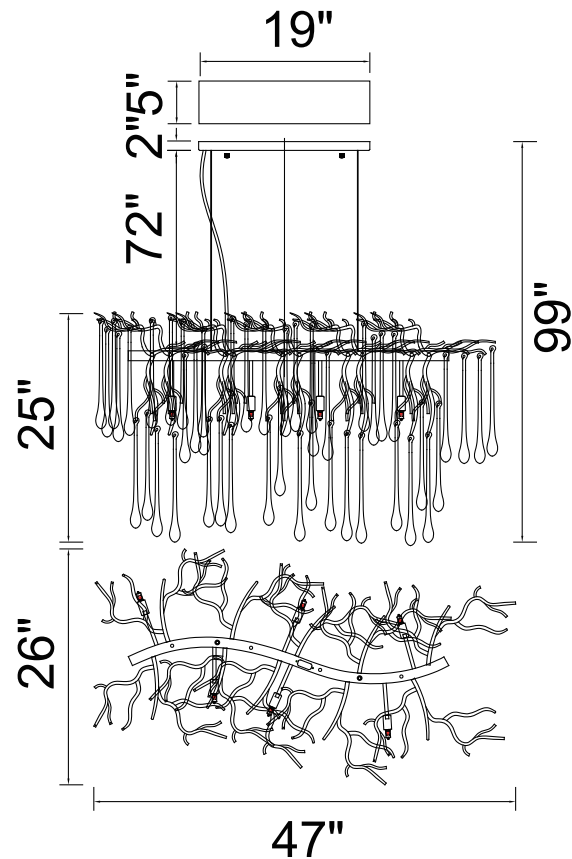

PROJECT: \_\_\_\_\_

FIXTURE TYPE: \_\_\_\_\_

LOCATION: \_\_\_\_\_

CONTACT/PHONE: \_\_\_\_\_

Item	1094P47-10-620
Collection	ANITA
Finish	Gold Leaf
Glass	-----
Crystal	Clear
Input	120V AC,60HZ,AC

Shade	-----
Length/Dia.	47"
Width/Ext.	26"
Height	25"
Maximum	99"
Lumens	-----

Light Source	G9
Bulb Info.	10×40W
Included	-----
Dimmable	No
Color	-----
Weight	16.5KG