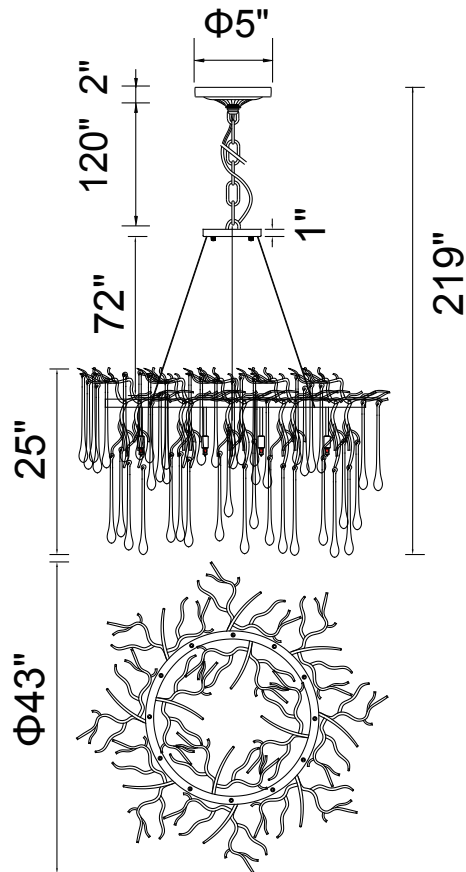

PROJECT: \_\_\_\_\_

FIXTURE TYPE: \_\_\_\_\_

LOCATION: \_\_\_\_\_

CONTACT/PHONE: \_\_\_\_\_

Item	1094P43-12-620
Collection	ANITA
Finish	Gold Leaf
Glass	-----
Crystal	Clear
Input	120V AC,60HZ,AC

Shade	-----
Length/Dia.	43"
Width/Ext.	-----
Height	25"
Maximum	219"
Lumens	-----

Light Source	G9
Bulb Info.	12×40W
Included	-----
Dimmable	No
Color	-----
Weight	21.0KG