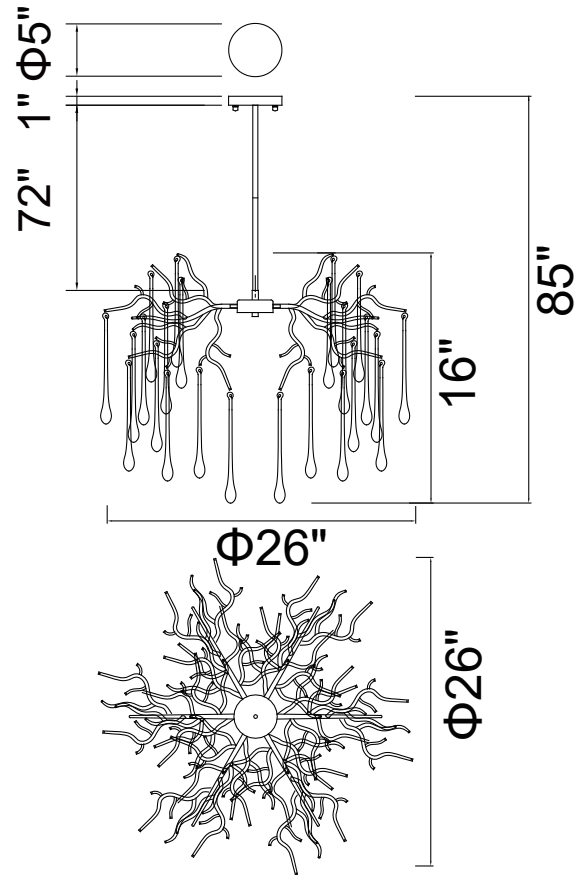

PROJECT: _____

FIXTURE TYPE: _____

LOCATION: _____

CONTACT/PHONE: _____

Item	1094P26-6-101
Collection	ANITA
Finish	Black
Glass	-----
Crystal	Clear
Input	120V AC,60HZ,AC

Shade	-----
Length/Dia.	26"
Width/Ext.	-----
Height	16"
Maximum	85"
Lumens	-----

Light Source	G9
Bulb Info.	6×40W
Included	-----
Dimmable	Yes
Color	-----
Weight	15.5KG