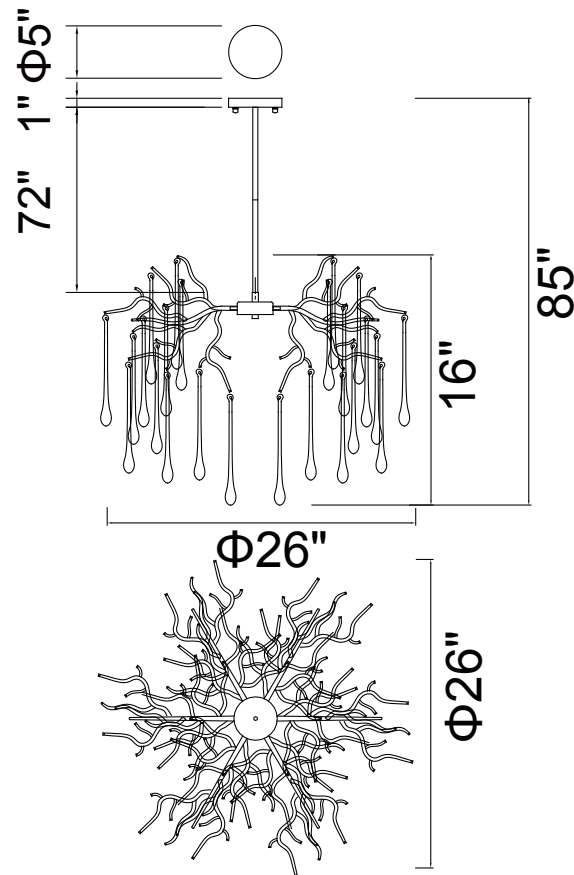

PROJECT: _____

FIXTURE TYPE: _____

LOCATION: _____

CONTACT/PHONE: _____

Item	1094P26-6-620
Collection	ANITA
Finish	Gold Leaf
Glass	-----
Crystal	Clear
Input	120V AC,60HZ,AC

Shade	-----
Length/Dia.	26"
Width/Ext.	-----
Height	16"
Maximum	85"
Lumens	-----

Light Source	G9
Bulb Info.	6×40W
Included	-----
Dimmable	No
Color	-----
Weight	15.5KG