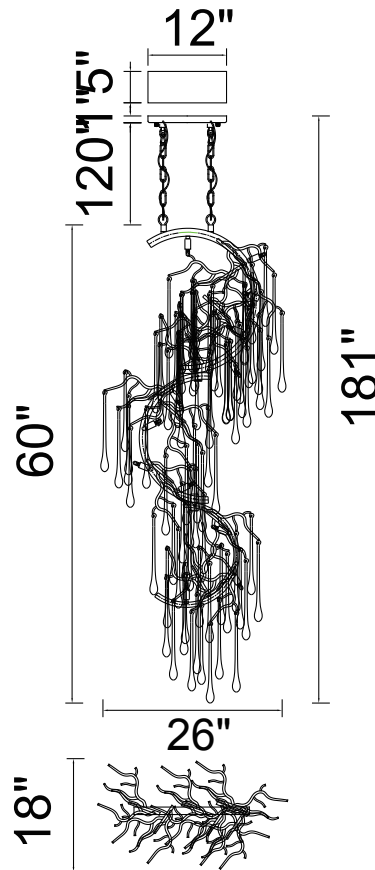

PROJECT: _____

FIXTURE TYPE: _____

LOCATION: _____

CONTACT/PHONE: _____

Item	1094P26-12-620
Collection	ANITA
Finish	Gold Leaf
Glass	-----
Crystal	Clear
Input	120V AC,60HZ,AC

Shade	-----
Length/Dia.	26"
Width/Ext.	18"
Height	60"
Maximum	181"
Lumens	-----

Light Source	G9
Bulb Info.	12x40W
Included	-----
Dimmable	No
Color	-----
Weight	28.5KG