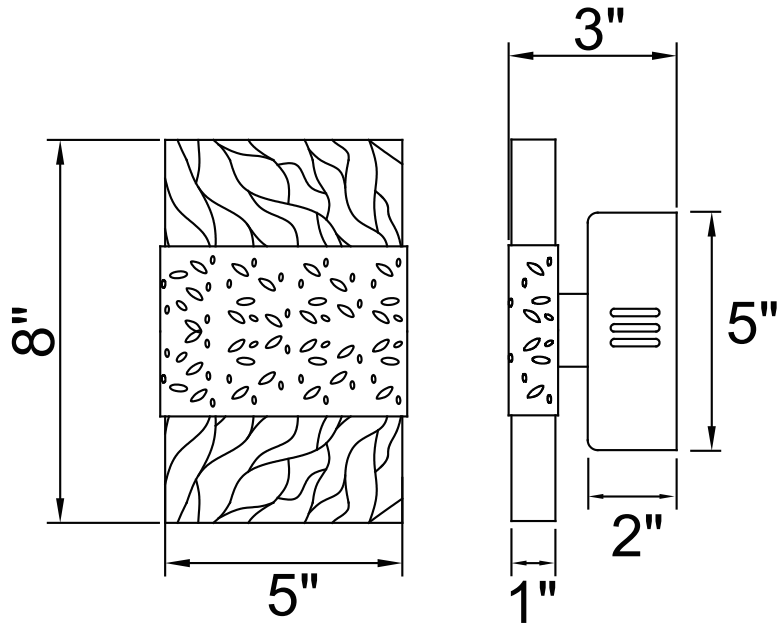

PROJECT: _____

FIXTURE TYPE: _____

LOCATION: _____

CONTACT/PHONE: _____

Item	1090W5-1-269
Collection	CAROLINA
Finish	Pewter
Glass	Clear
Crystal	-----
Input	120V AC,60HZ,AC

Shade	-----
Length/Dia.	5"
Width/Ext.	3"
Height	8"
Maximum	-----
Lumens	450

Light Source	LED
Bulb Info.	10W
Included	-----
Dimmable	No
Color	3000K
Weight	1.5KG